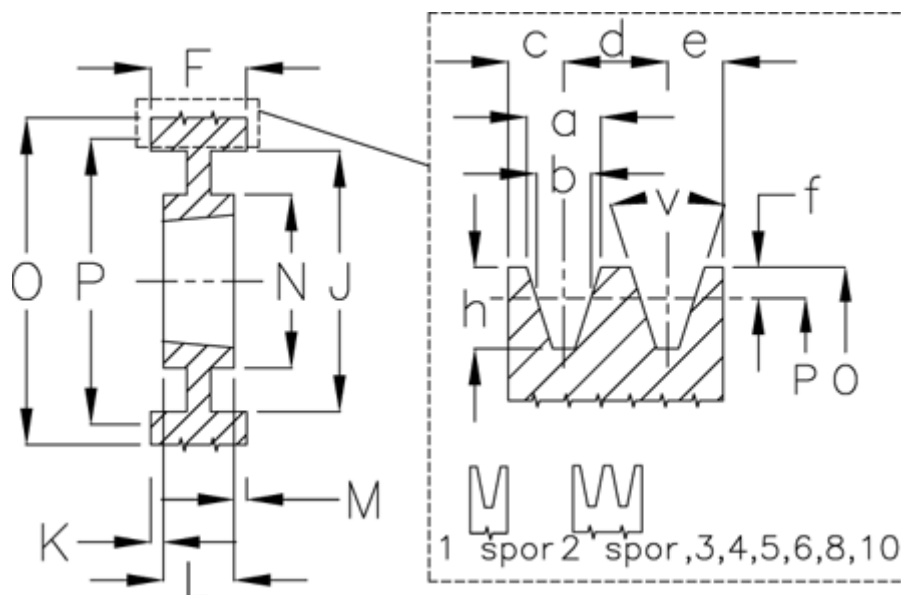

Article number: 604111031506

Description: V-belt pulley SPB 315/6 TL3535

Measures

a	= 16.3	F	= 120	Number of grooves	= 6
b	= 14.0	For bush	= 3535	O	= 322.0
Bush \varnothing max	= 90	h	= 17.5	P	= 315
c	= 12.5	J	= 272	Type	= SPB
d	= 19.0	K	= 15,5	v (degrees)	= 38
e	= 12.5	L	= 89		
E	= 25	m	= 15,5		
f	= 3.5	N	= 175		